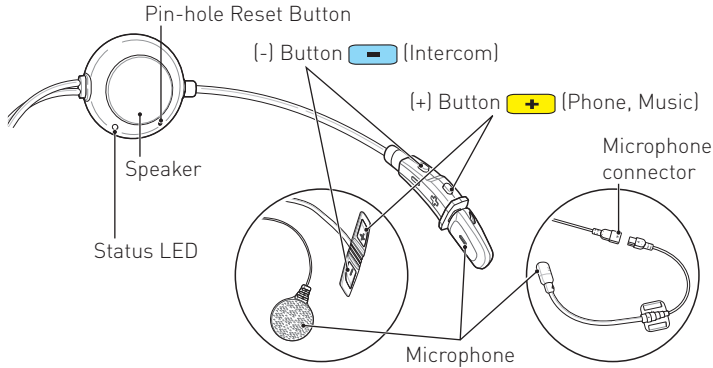

Boom Microphone Type

**Wired
Microphone Type**

**Attachable
Microphone Type**

Battery Check

Button Operation

Power On/Off

Volume Adjust

Configuration Menu

Start/End Intercom

Bluetooth Pairing

Phone, MP3, GPS

Enter 0 0 0 0 PIN

Headset Pairing

Intercom

Music

Mobile Phone

Note:
Voice Dial and Redial functions are available only in stand-by mode and not available during music playback.

A full version of the manual is downloadable at www.kappamoto.com.