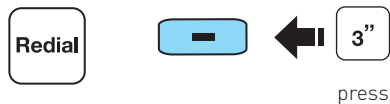

Start/End Intercom

Bluetooth Pairing

Phone, MP3, GPS

Enter 0 0 0 0 PIN

Headset Pairing

Intercom

Music

Mobile Phone