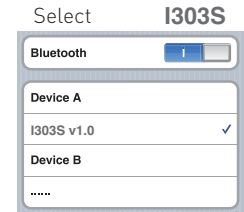

Bluetooth Pairing

Phone, MP3, GPS