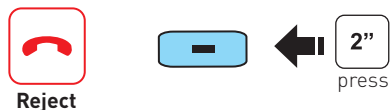

Start/End Intercom

Bluetooth Pairing

Phone, MP3, GPS

Enter 0 0 0 0 PIN

Headset Pairing

Intercom

Music

Mobile Phone