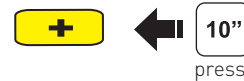

Boom Microphone Type

**Wired
Microphone Type**

**Attachable
Microphone Type**

Battery Check

Button Operation

Power On/Off

Volume Adjust

Configuration Menu