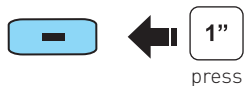

Start/End Intercom

Bluetooth Pairing

Phone, MP3, GPS

Enter 0 0 0 0 PIN

Headset Pairing

Intercom

Music

Mobile Phone