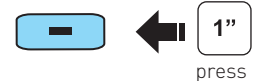

Start/End Intercom