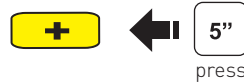

Bluetooth Pairing

Phone, MP3, GPS