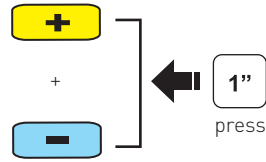

Boom Microphone Type

**Wired
Microphone Type**

**Attachable
Microphone Type**

Battery Check

Button Operation

Power On/Off

Volume Adjust

Configuration Menu