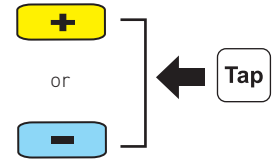

Boom Microphone Type

**Wired
Microphone Type**

**Attachable
Microphone Type**

Battery Check

Button Operation

Power On/Off

Volume Adjust

Configuration Menu