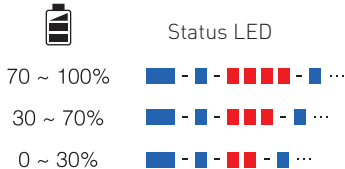

Boom Microphone Type

**Wired
Microphone Type**

**Attachable
Microphone Type**

Battery Check

Button Operation

Power On/Off

Volume Adjust

Configuration Menu