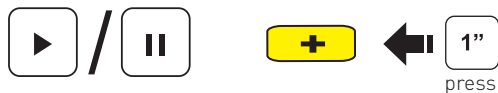

Start/End Intercom

Bluetooth Pairing

Phone, MP3, GPS

Enter 0 0 0 0 PIN

Headset Pairing

Intercom

Music

Mobile Phone