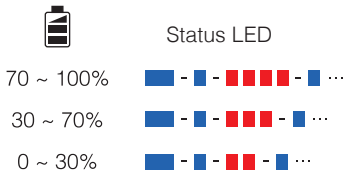

## Boom Microphone Type

## Battery Check