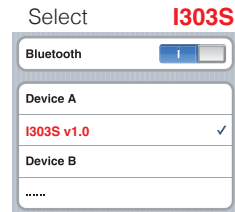

Bluetooth Pairing

Phone, MP3, GPS