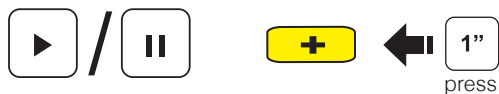

Headset Pairing

Intercom

Music

Mobile Phone

Note:
Voice Dial and Redial functions are available only in stand-by mode and not available during music playback.

A full version of the manual is downloadable at www.givimoto.com

HEADQUARTERS: GIVI Srl _ Flero (BS) Italy
Fax +39 030 35 80 518 - info@givi.it - www.givimoto.com